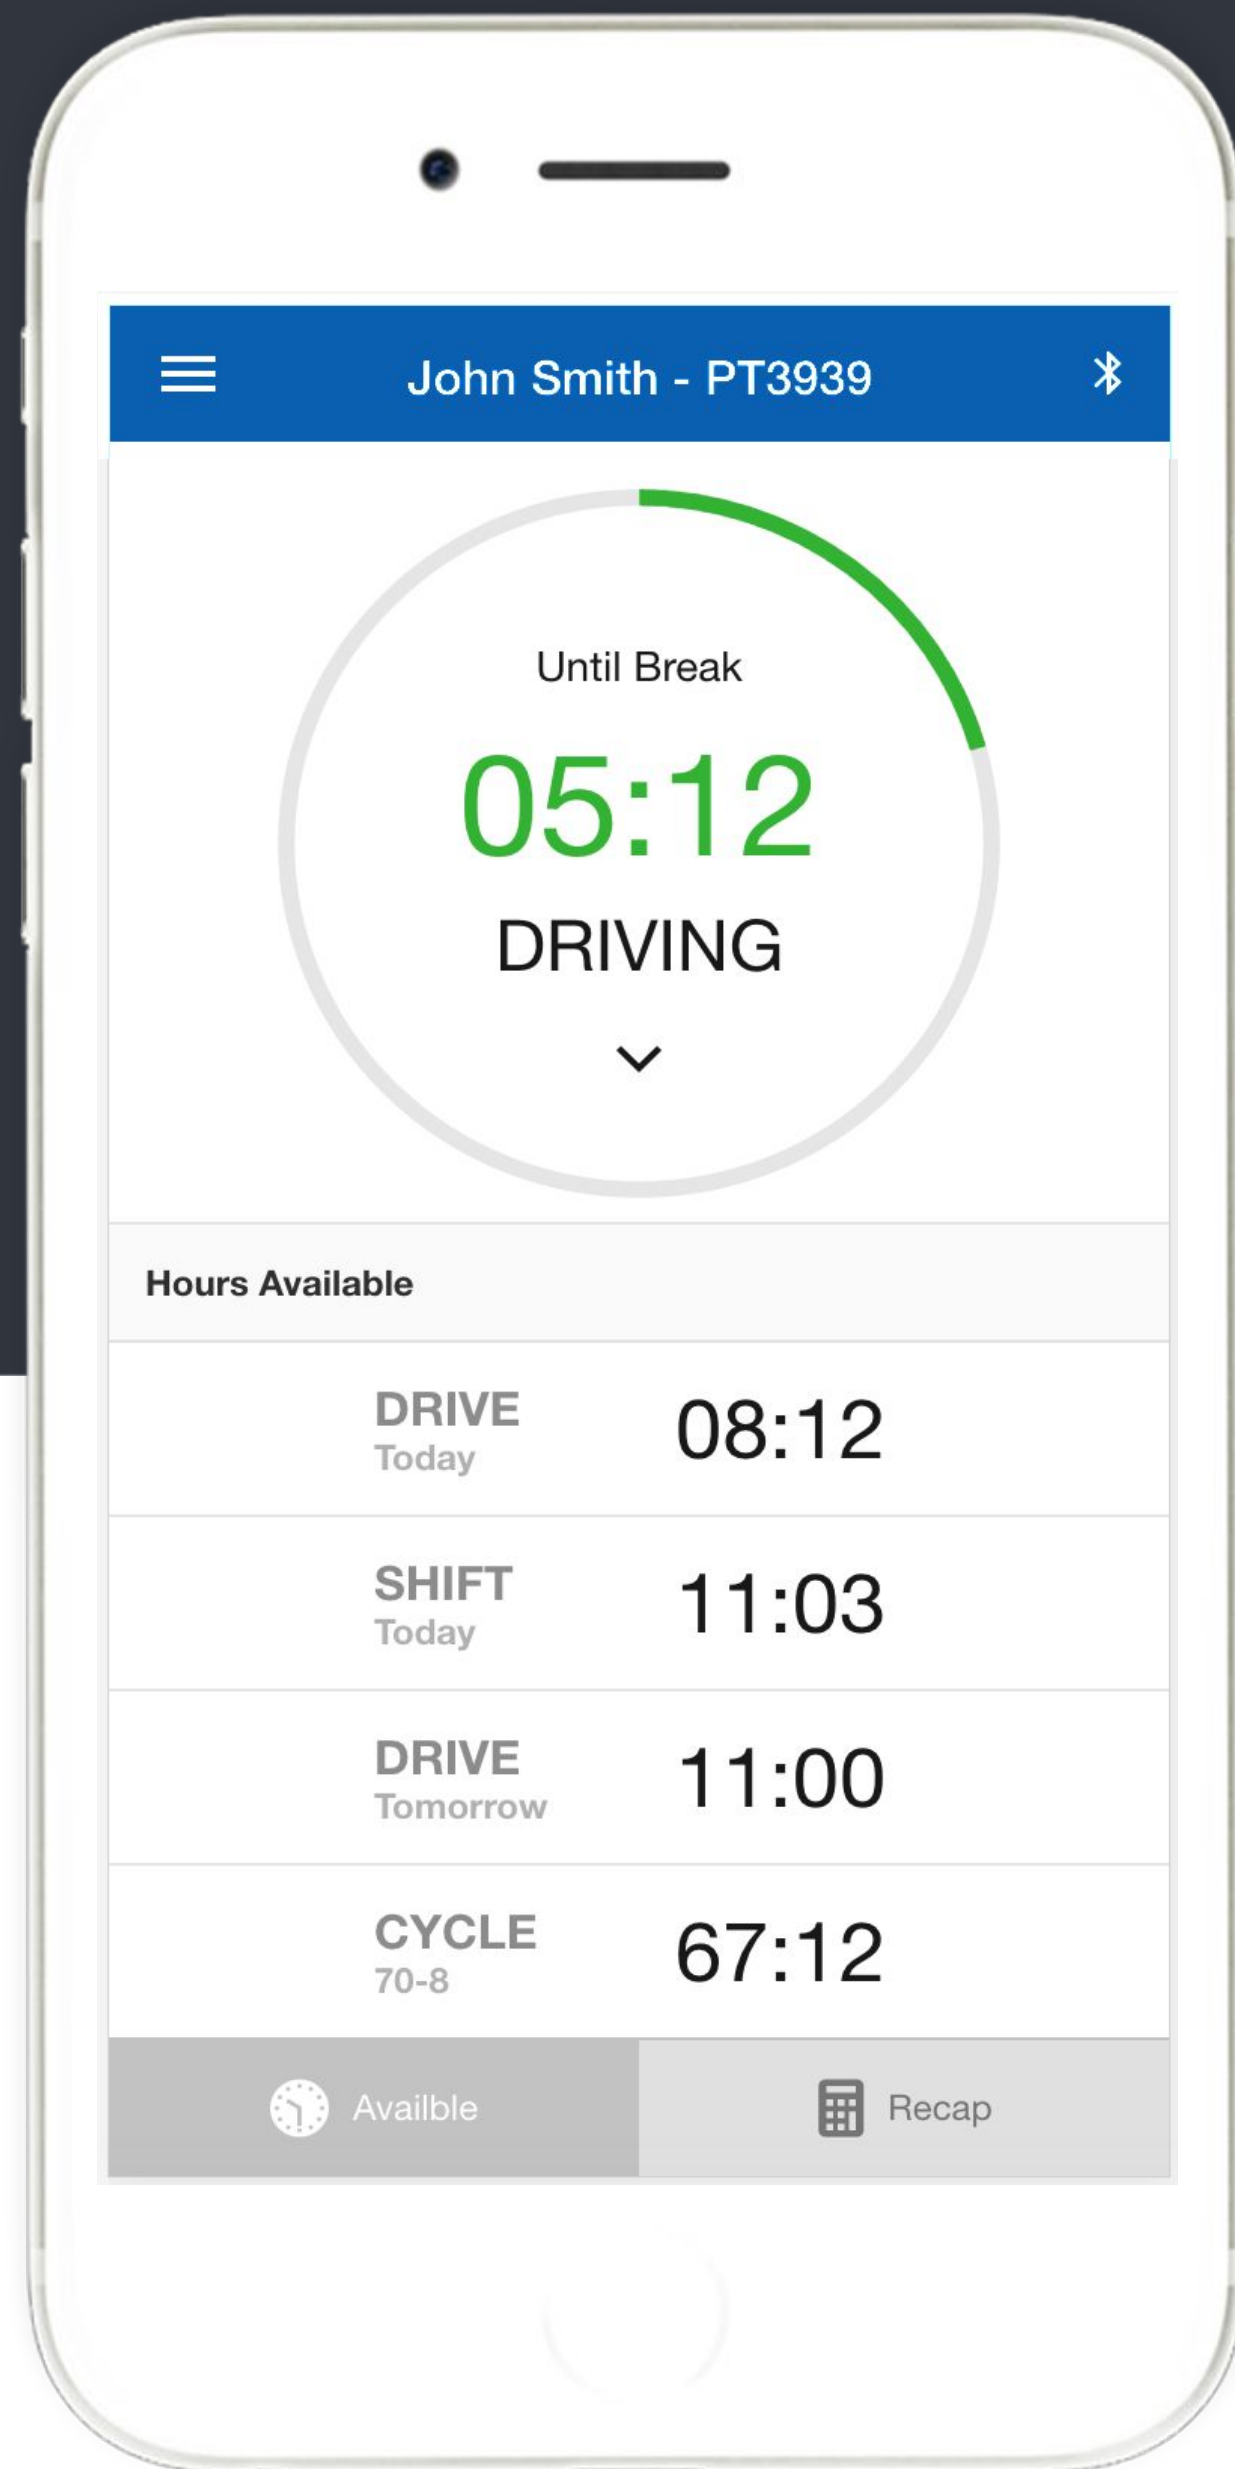

# ERETH ELD

## ELD System

[www.ereheld.com](http://www.ereheld.com)  
ERETH ELD - Electronic Logging Device