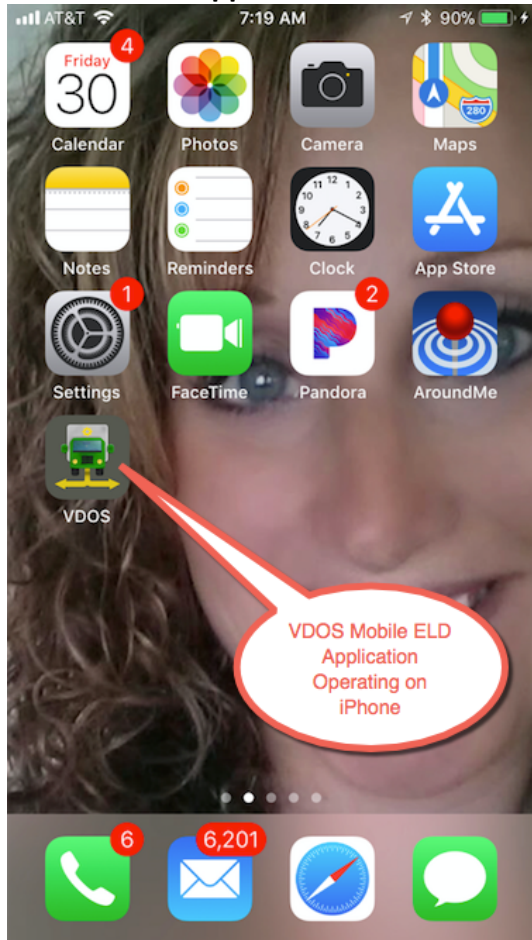

VDOS Mobile Application

Login Screen

Main Menu

Hours of Service Landing Page

Chart Page (Graph Log Only) allows for swiping to activity from previous days

Logs Page

Done Logs

Friday, Nov 17, 2017