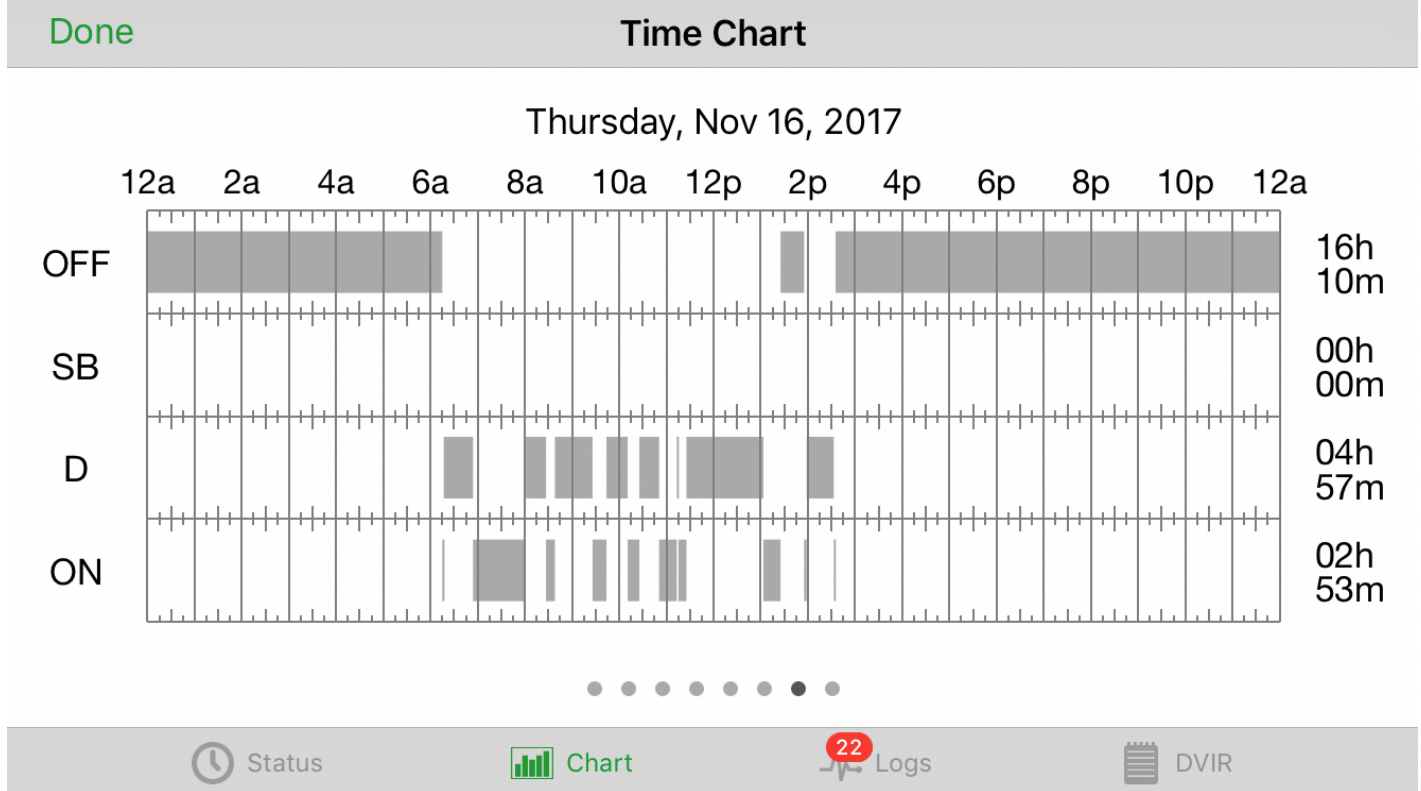

VDOS Mobile Application

Login Screen

Main Menu

Hours of Service Landing Page

Chart Page (Graph Log Only) allows for swiping to activity from previous days

Logs Page

Done Logs

Friday, Nov 17, 2017

11/17 19:58:23	Manual
Status: OFF	2mi SE KY Versailles
Clock out	
Approved	
11/17 18:38:52	Manual
Status: ON	2mi SE KY Versailles
Clock in	
Approved	
11/17 18:30:48	Manual
Status: OFF	3mi E KY Versailles
Clock out	
Approved	
11/17 18:30:45	Manual
Status: ON	3mi E KY Versailles
Stop driving	
Approved	
11/17 18:29:33	Automatic
Status: ON	ODO: 177303
Approved	Hrs: 5333
	3mi E KY Versailles
11/17 16:15:54	Automatic
Status: D	ODO: 177223
80 mi.	Hrs: 5331
Approved	1mi E KY Richmond
11/17 15:40:02	Automatic
Status: ON	ODO: 177223
Approved	Hrs: 5331