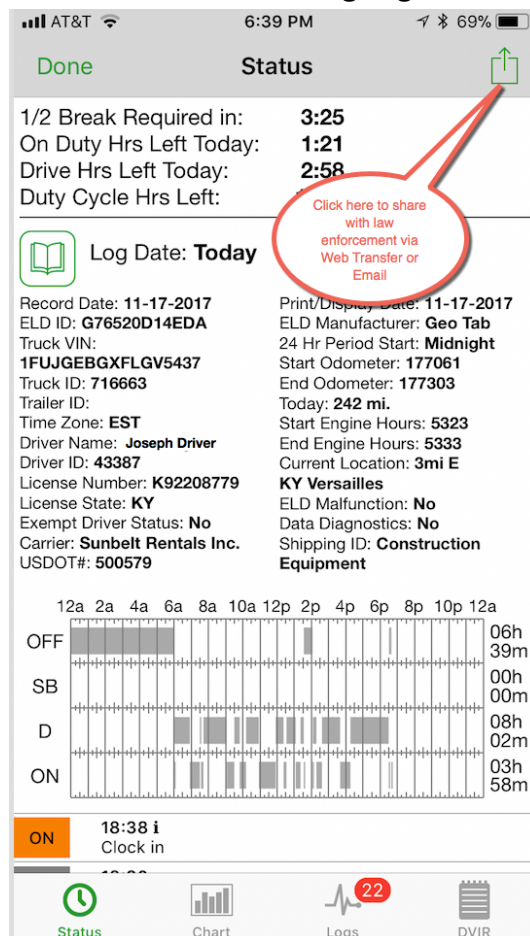

VDOS Mobile Application

Login Screen

Main Menu

Hours of Service Landing Page

Chart Page (Graph Log Only) allows for swiping to activity from previous days

Logs Page

Done Logs

Friday, Nov 17, 2017

11/17 19:58:23	Manual
Status: OFF	2mi SE KY Versailles
Clock out	
Approved	
11/17 18:38:52	Manual
Status: ON	2mi SE KY Versailles
Clock in	
Approved	
11/17 18:30:48	Manual
Status: OFF	3mi E KY Versailles
Clock out	
Approved	
11/17 18:30:45	Manual
Status: ON	3mi E KY Versailles
Stop driving	
Approved	
11/17 18:29:33	Automatic
Status: ON	ODO: 177303
Approved	Hrs: 5333
	3mi E KY Versailles
11/17 16:15:54	Automatic
Status: D	ODO: 177223
80 mi.	Hrs: 5331
Approved	1mi E KY Richmond
11/17 15:40:02	Automatic
Status: ON	ODO: 177223
Approved	Hrs: 5331

Status Chart 6 Logs DVIR

Geotab Telematics Device Powered Up