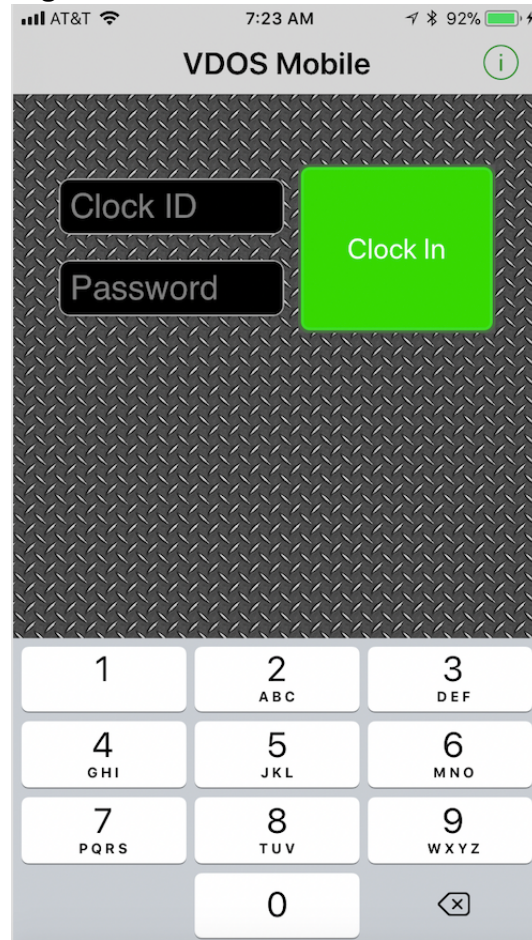

VDOS Mobile Application

Login Screen

Main Menu

Hours of Service Landing Page

Chart Page (Graph Log Only) allows for swiping to activity from previous days

Logs Page

Done Logs

Friday, Nov 17, 2017

11/17 19:58:23	Manual
Status: OFF	2mi SE KY Versailles
Clock out	
Approved	
11/17 18:38:52	Manual
Status: ON	2mi SE KY Versailles
Clock in	
Approved	
11/17 18:30:48	Manual
Status: OFF	3mi E KY Versailles
Clock out	
Approved	
11/17 18:30:45	Manual
Status: ON	3mi E KY Versailles
Stop driving	
Approved	
11/17 18:29:33	Automatic
Status: ON	ODO: 177303
Approved	Hrs: 5333
	3mi E KY Versailles
11/17 16:15:54	Automatic
Status: D	ODO: 177223
80 mi.	Hrs: 5331
Approved	1mi E KY Richmond
11/17 15:40:02	Automatic
Status: ON	ODO: 177223
Approved	Hrs: 5331