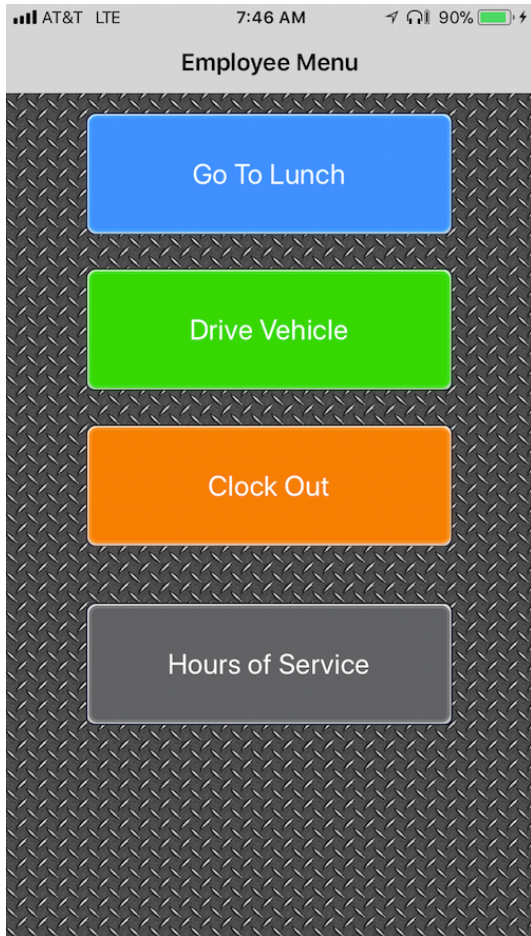

VDOS Mobile Application

Login Screen

Main Menu

Hours of Service Landing Page

Chart Page (Graph Log Only) allows for swiping to activity from previous days

Logs Page

Done Logs

Friday, Nov 17, 2017

11/17 19:58:23	Manual
Status: OFF	2mi SE KY Versailles
Clock out	
Approved	
11/17 18:38:52	Manual
Status: ON	2mi SE KY Versailles
Clock in	
Approved	
11/17 18:30:48	Manual
Status: OFF	3mi E KY Versailles
Clock out	
Approved	
11/17 18:30:45	Manual
Status: ON	3mi E KY Versailles
Stop driving	
Approved	
11/17 18:29:33	Automatic
Status: ON	ODO: 177303
Approved	Hrs: 5333
	3mi E KY Versailles
11/17 16:15:54	Automatic
Status: D	ODO: 177223
80 mi.	Hrs: 5331
Approved	1mi E KY Richmond
11/17 15:40:02	Automatic
Status: ON	ODO: 177223
Approved	Hrs: 5331