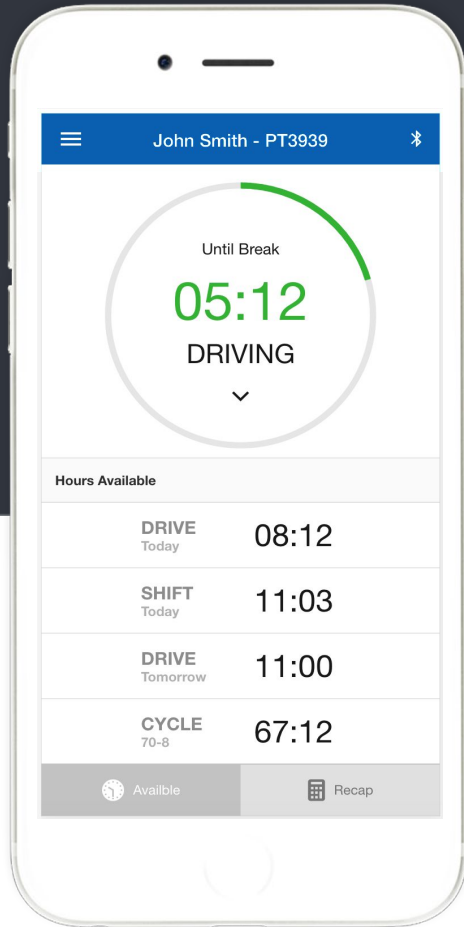

# FACTOR ELD

## ELD System

factoreld.com

FACTOR ELD - Electronic Logging Device