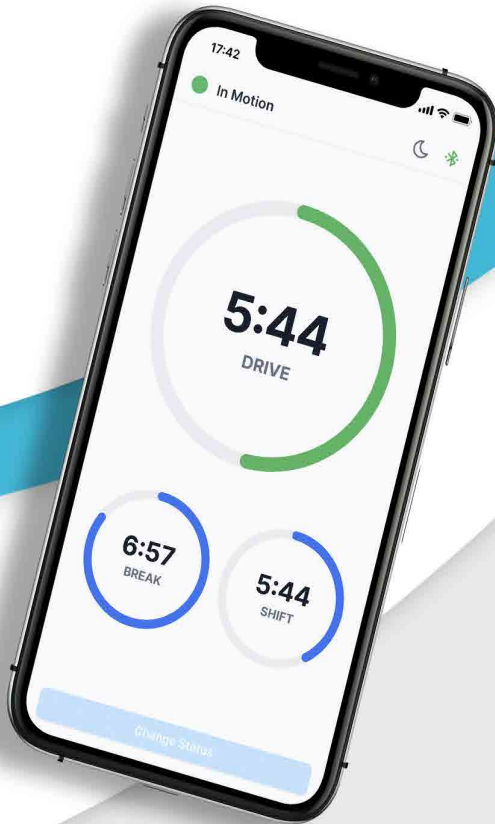

DailyELD+

ELECTRONIC LOGGING DEVICE

PT30