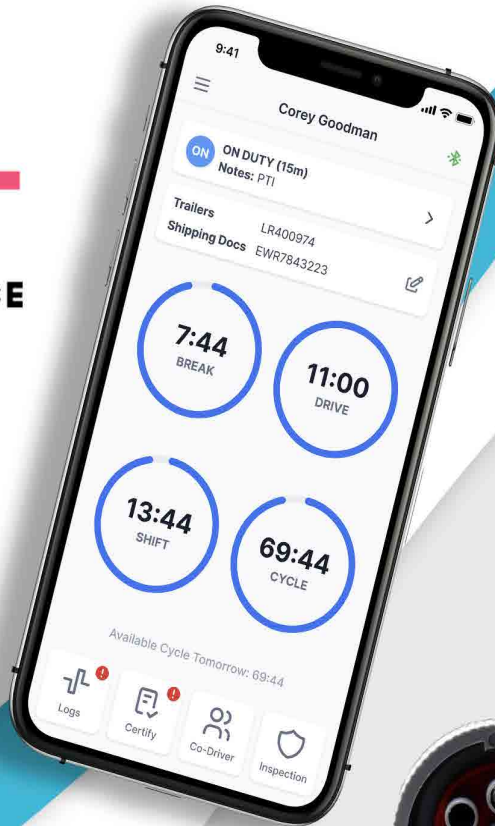

DailyELD+

ELECTRONIC LOGGING DEVICE

PT30