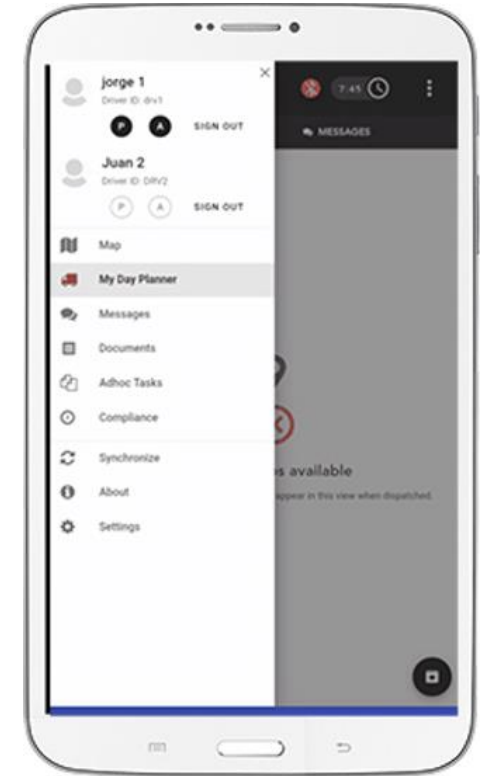

Components

SR5 Controller

Smart Camera

Wiring Harness

Mobile app**

** Compatible with Android 7.0 or greater mobile devices