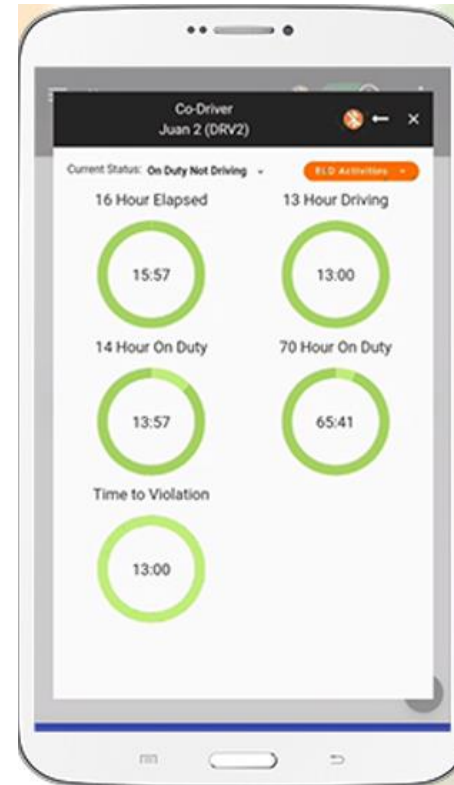

Components

SR5 Controller

Smart Camera

Wiring Harness

Mobile app**

** Compatible with Android 7.0 or greater mobile devices